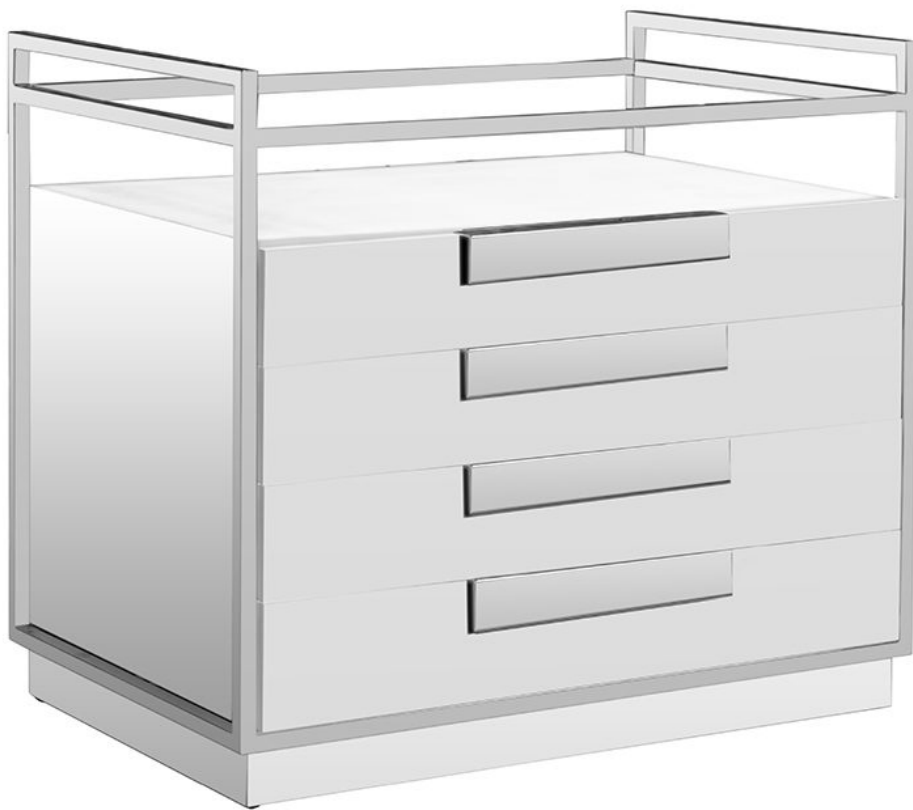

LILLIAN AUGUST

for HICKORY WHITE

LA24560-01

Barrington Chest

Dimensions

W36 D24 H32 in.

Product Features

Polished Nickel frame with mirror

Three Drawers