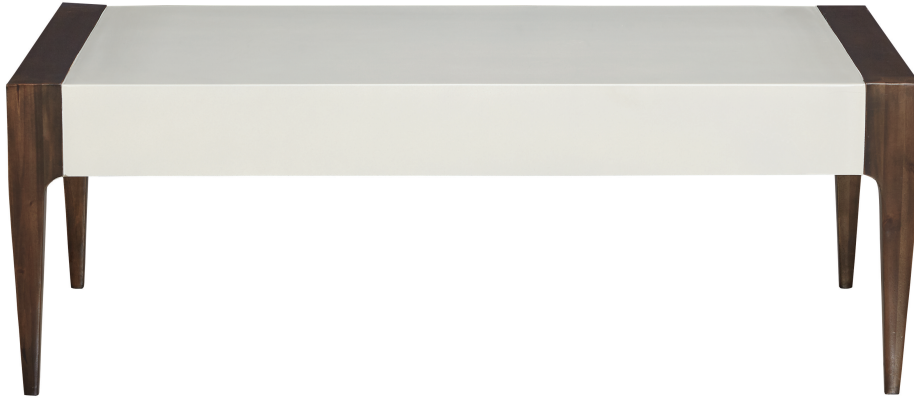

LILLIAN AUGUST

for HICKORY WHITE

LW15310

Dior Cocktail Table

Dimensions

W48 D28 H17 in.

White lacquer with parchment and elm wood accents.