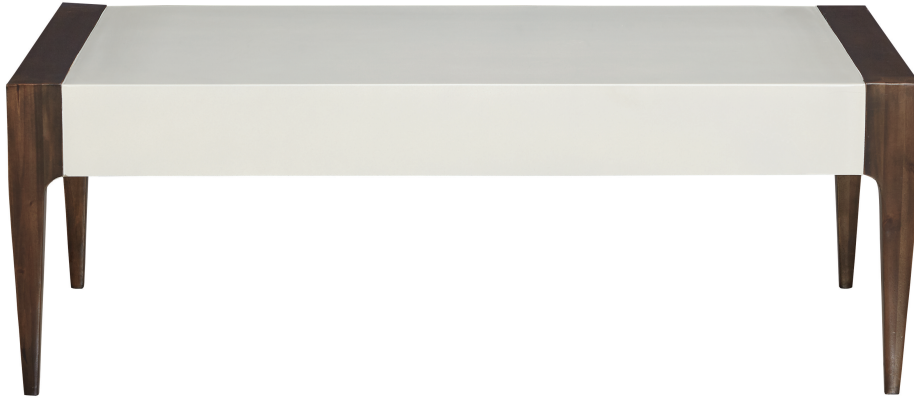

LILLIAN AUGUST

for HICKORY WHITE

**LW15310**

**Dior Cocktail Table**

**Dimensions**

W48 D28 H17 in.

White lacquer with parchment and elm wood accents.