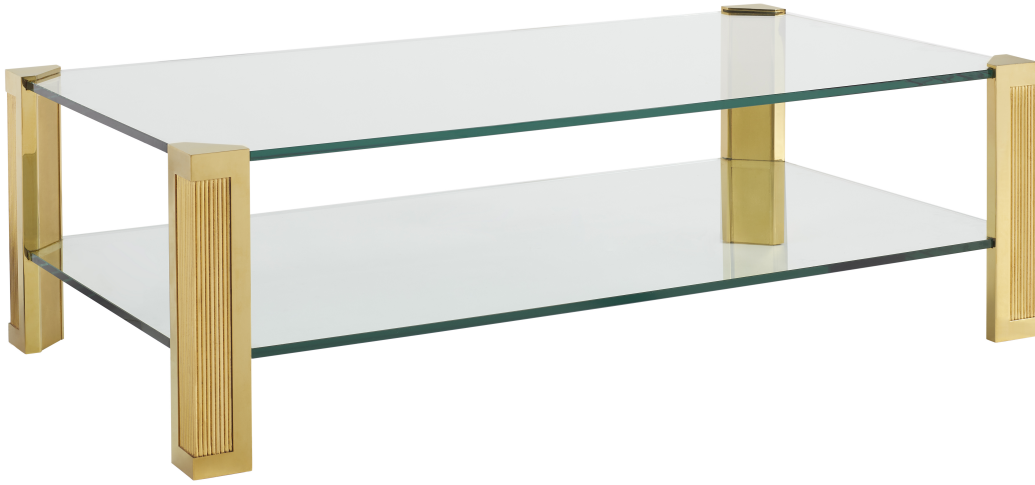

**LILLIAN AUGUST**

for HICKORY WHITE

**LA26311**

**Heath Cocktail Table**

**Dimensions**

W57 D32 H17 in.

Stainless Steel with Brass Finish on Legs

Beech Hardwood Insert with Gold Leaf Finish

Tempered Glass Shelf