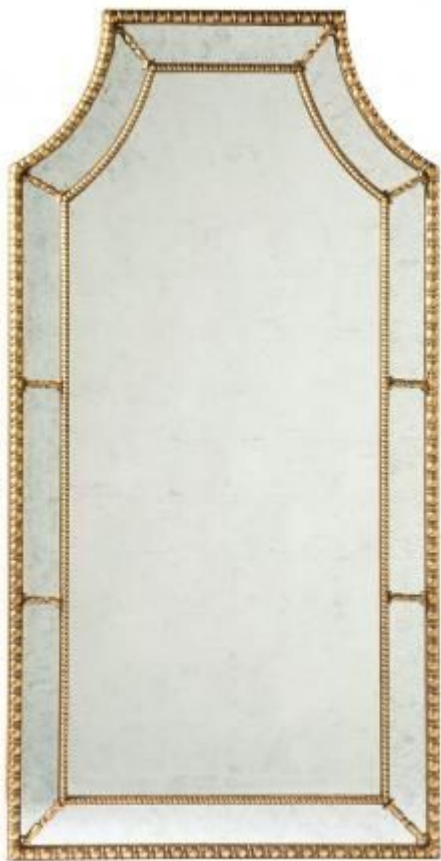

LILLIAN AUGUST

for HICKORY WHITE

LA82040-01

Staffordshire Mirror

W32 D1 1/2 H60 1/2 in.