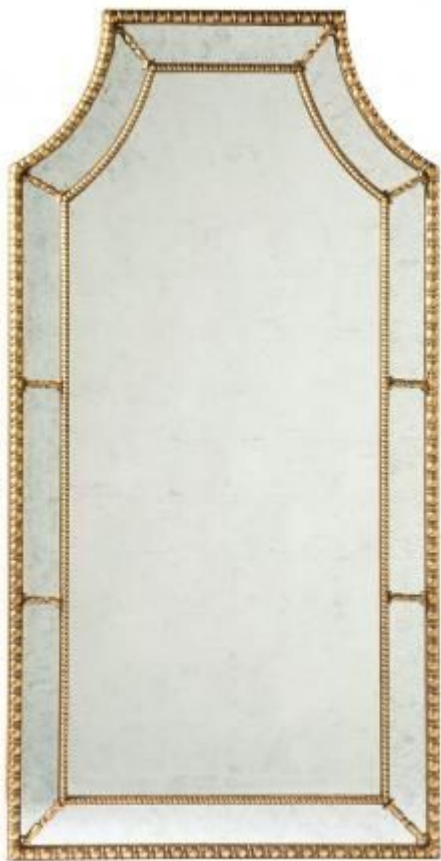

LILLIAN AUGUST

for HICKORY WHITE

**LA82040-01**

**Staffordshire Mirror**

W32 D1 1/2 H60 1/2 in.