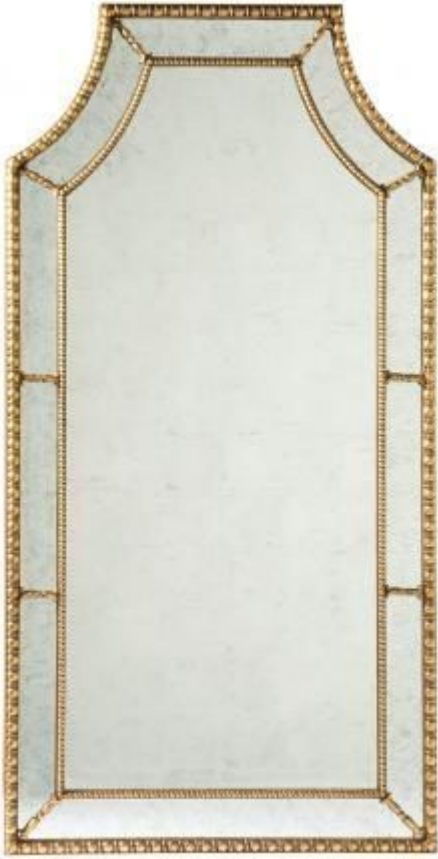

LILLIAN AUGUST

for HICKORY WHITE

LA82040-01
Staffordshire Mirror

W32 D1 1/2 H60 1/2 in.