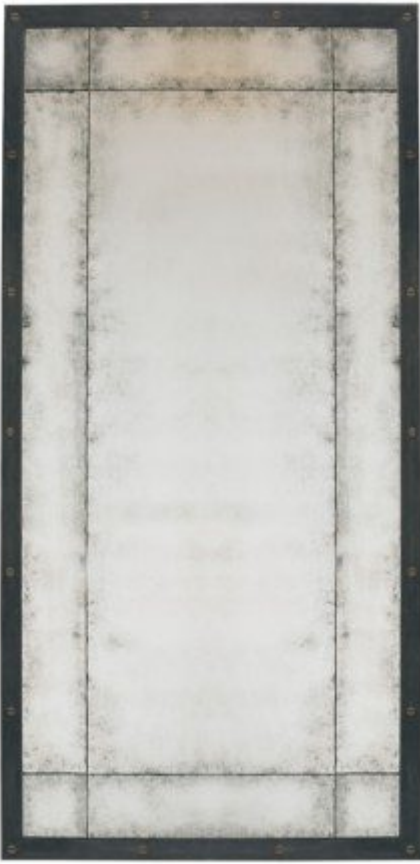

LILLIAN AUGUST

for HICKORY WHITE

LA97341-01

Rex Mirror

W38 D 1 1/2 H78 in.

An aged grey metal frame is architecturally accented with contrasting brass machine screws to add a twist to this oversized industrial style mirror with six inch border of antique mirrored panels.