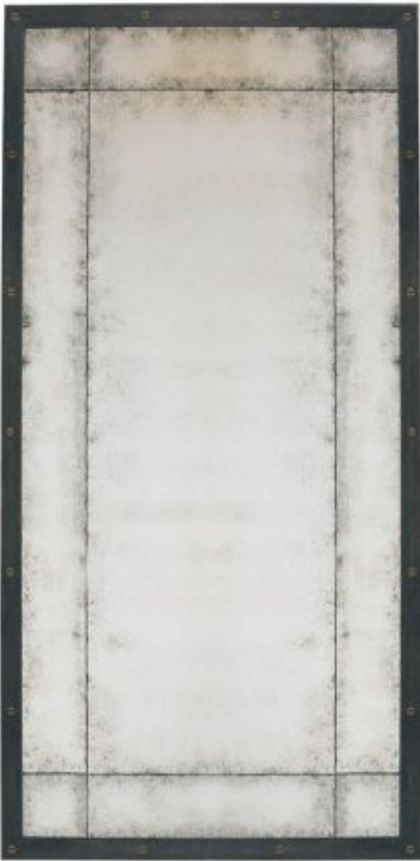

LILLIAN AUGUST

for HICKORY WHITE

LA97341-01

Rex Mirror

W38 D 1 1/2 H78 in.

An aged grey metal frame is architecturally accented with contrasting brass machine screws to add a twist to this overscaled industrial style mirror with six inch border of antique mirrored panels.