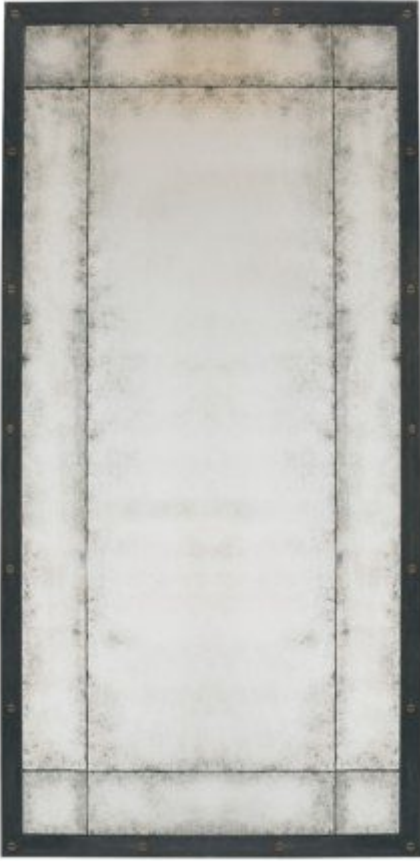

LILLIAN AUGUST

for HICKORY WHITE

LA97341-01

Rex Mirror

W38 D 1 1/2 H78 in.

An aged grey metal frame is architecturally accented with contrasting brass machine screws to add a twist to this oversized industrial style mirror with six inch border of antique mirrored panels.