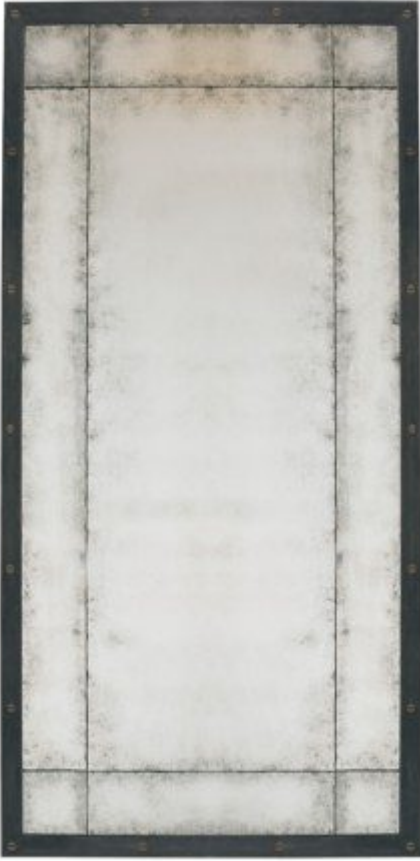

LILLIAN AUGUST

for HICKORY WHITE

LA97341-01

Rex Mirror

W38 D 1 1/2 H78 in.

An aged grey metal frame is architecturally accented with contrasting brass machine screws to add a twist to this overscaled industrial style mirror with six inch border of antique mirrored panels.