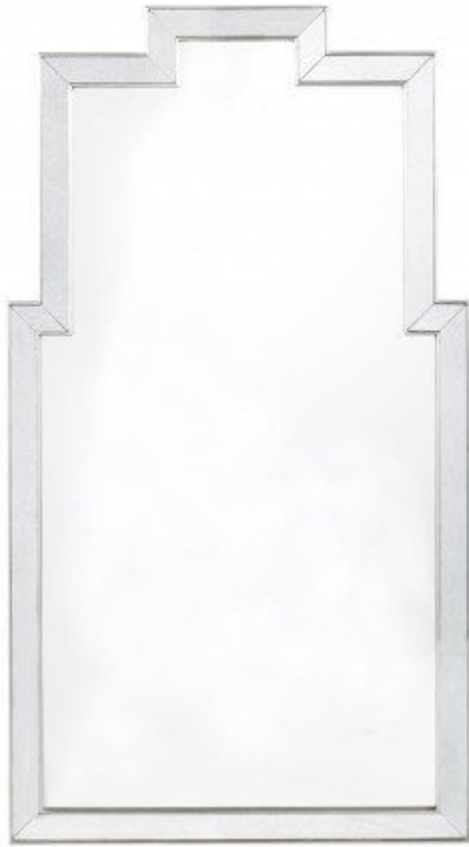

**LILLIAN AUGUST**

for HICKORY WHITE

**LA13341-01**  
**Athena Mirror - Silver**

**Dimensions**

W30 D1 1/4 H54 in.

A beautiful blend of beveled, lightly antiqued mirrored framing bordered with aged silver wood trim and surrounding a clear mirrored glass surface.