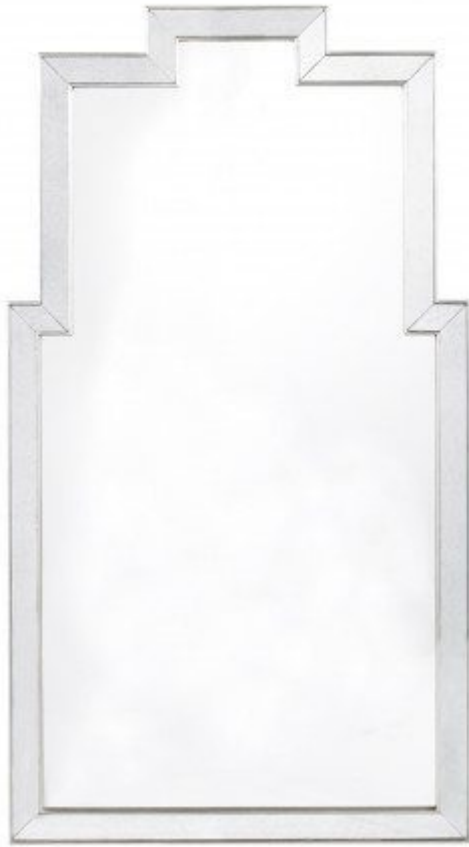

LILLIAN AUGUST

for HICKORY WHITE

LA13341-01
Athena Mirror - Silver

Dimensions

W30 D1 1/4 H54 in.

A beautiful blend of beveled, lightly antiqued mirrored framing bordered with aged silver wood trim and surrounding a clear mirrored glass surface.