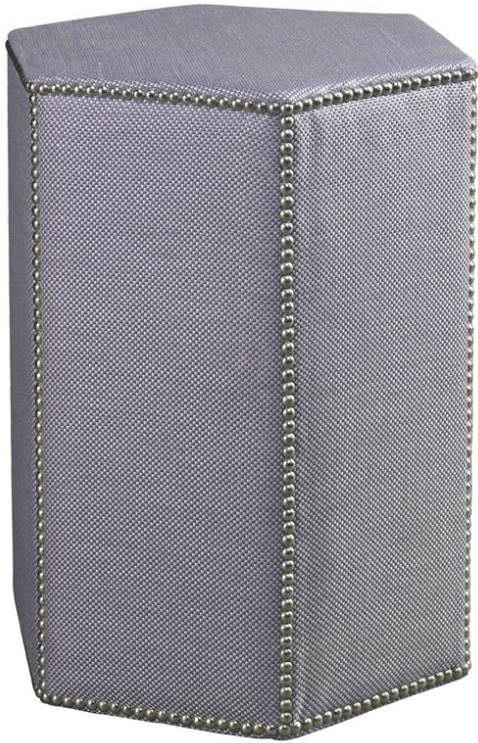

LILLIAN AUGUST

for HICKORY WHITE

**LA8106B
Oscar Stool**

Dimensions

Overall W16 D16 H23 in.

Product Features

Standard with #1-P Nailhead Trim

As Shown

Fabric: Welch Lavender

Standard w#1-P Nails

No Finish

Also Available in Leather:

LL8106B Oscar Stool