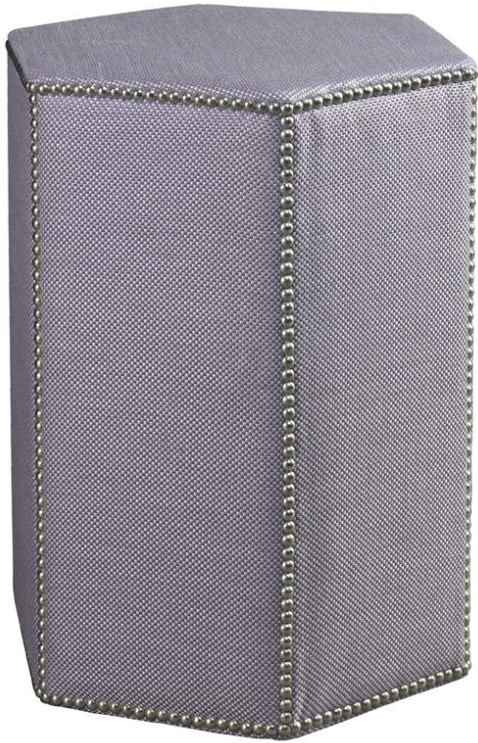

LILLIAN AUGUST

for HICKORY WHITE

**LA8106B  
Oscar Stool**

**Dimensions**

Overall W16 D16 H23 in.

**Product Features**

Standard with #1-P Nailhead Trim

**As Shown**

Fabric: Welch Lavender

Standard w#1-P Nails

No Finish

**Also Available in Leather:**

**LL8106B Oscar Stool**