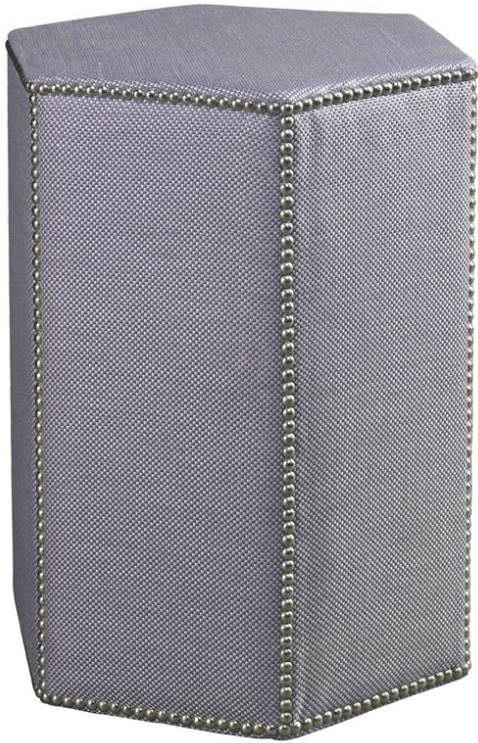

# LILLIAN AUGUST

for HICKORY WHITE

**LA8106B  
Oscar Stool**

**Dimensions**

Overall W16 D16 H23 in.

**Product Features**

Standard with #1-P Nailhead Trim

**As Shown**

Fabric: Welch Lavender

Standard w#1-P Nails

No Finish

**Also Available in Leather:**

**LL8106B Oscar Stool**