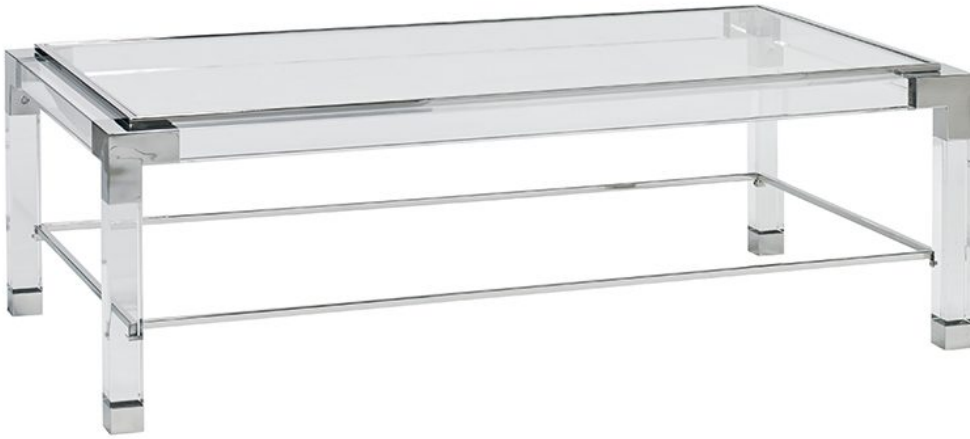

**LILLIAN AUGUST**

for HICKORY WHITE

**LA19310-01**  
**Monti Cocktail Table**

Dimensions  
W54 D30 H17.5 in.

*All acrylic cocktail table with a clear glass top with polished stainless steel ferrules, corner brackets, and full framed stretcher.*