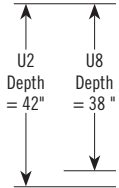

U2A1 Corso Armless Chair
Overall: W28 D42 H35 Inside: W28 D24 H21

U8A1 Corso Armless Chair
Overall: W28 D38 H35 Inside: W28 D20 H21
Seat height: 16