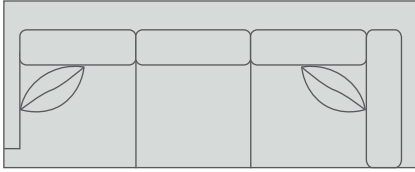

**Standard on Smithfield Sectional:**  
 Arm height: 24 Seat height: 20  
 Standard with #1-OB nail trim on arms and back;  
 #2-OB spaced on base.  
 Standard finish: Antique Walnut  
 Shown in optional finish: Highlands

Shown without standard nail head trim.  
 Standard with #1-OB & #21-OB as seen on  
 the Smithfield Chair on page 60.

**Smithfield Sectional**  
 1/4" = 1" Scale

**LA9102LN Smithfield Left Arm Corner Sofa (shown)**  
 Loose pillow back (four)  
 Overall: W104 D42 H37 Inside: W83 D23 H20  
 Three seat cushions  
 Standard pillows: two 22" throw pillows on fabric version  
 Leather Style: LL9102LN