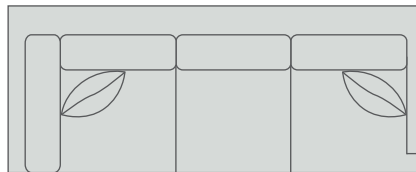

LA9102RN Smithfield Right Arm Corner Sofa
Loose pillow back (four)
Overall: W104 D42 H37 Inside: W83 D23 H20
Three seat cushions
Standard pillows: two 22" throw pillows on fabric version
Leather Style: LL9102RN

LA9102AC Smithfield Armless Chair
Loose pillow back (one)
Overall: W29 D42 H37 Inside: D23 H20
One seat cushion
Leather Style: LL9102AC

ALSO AVAILABLE: